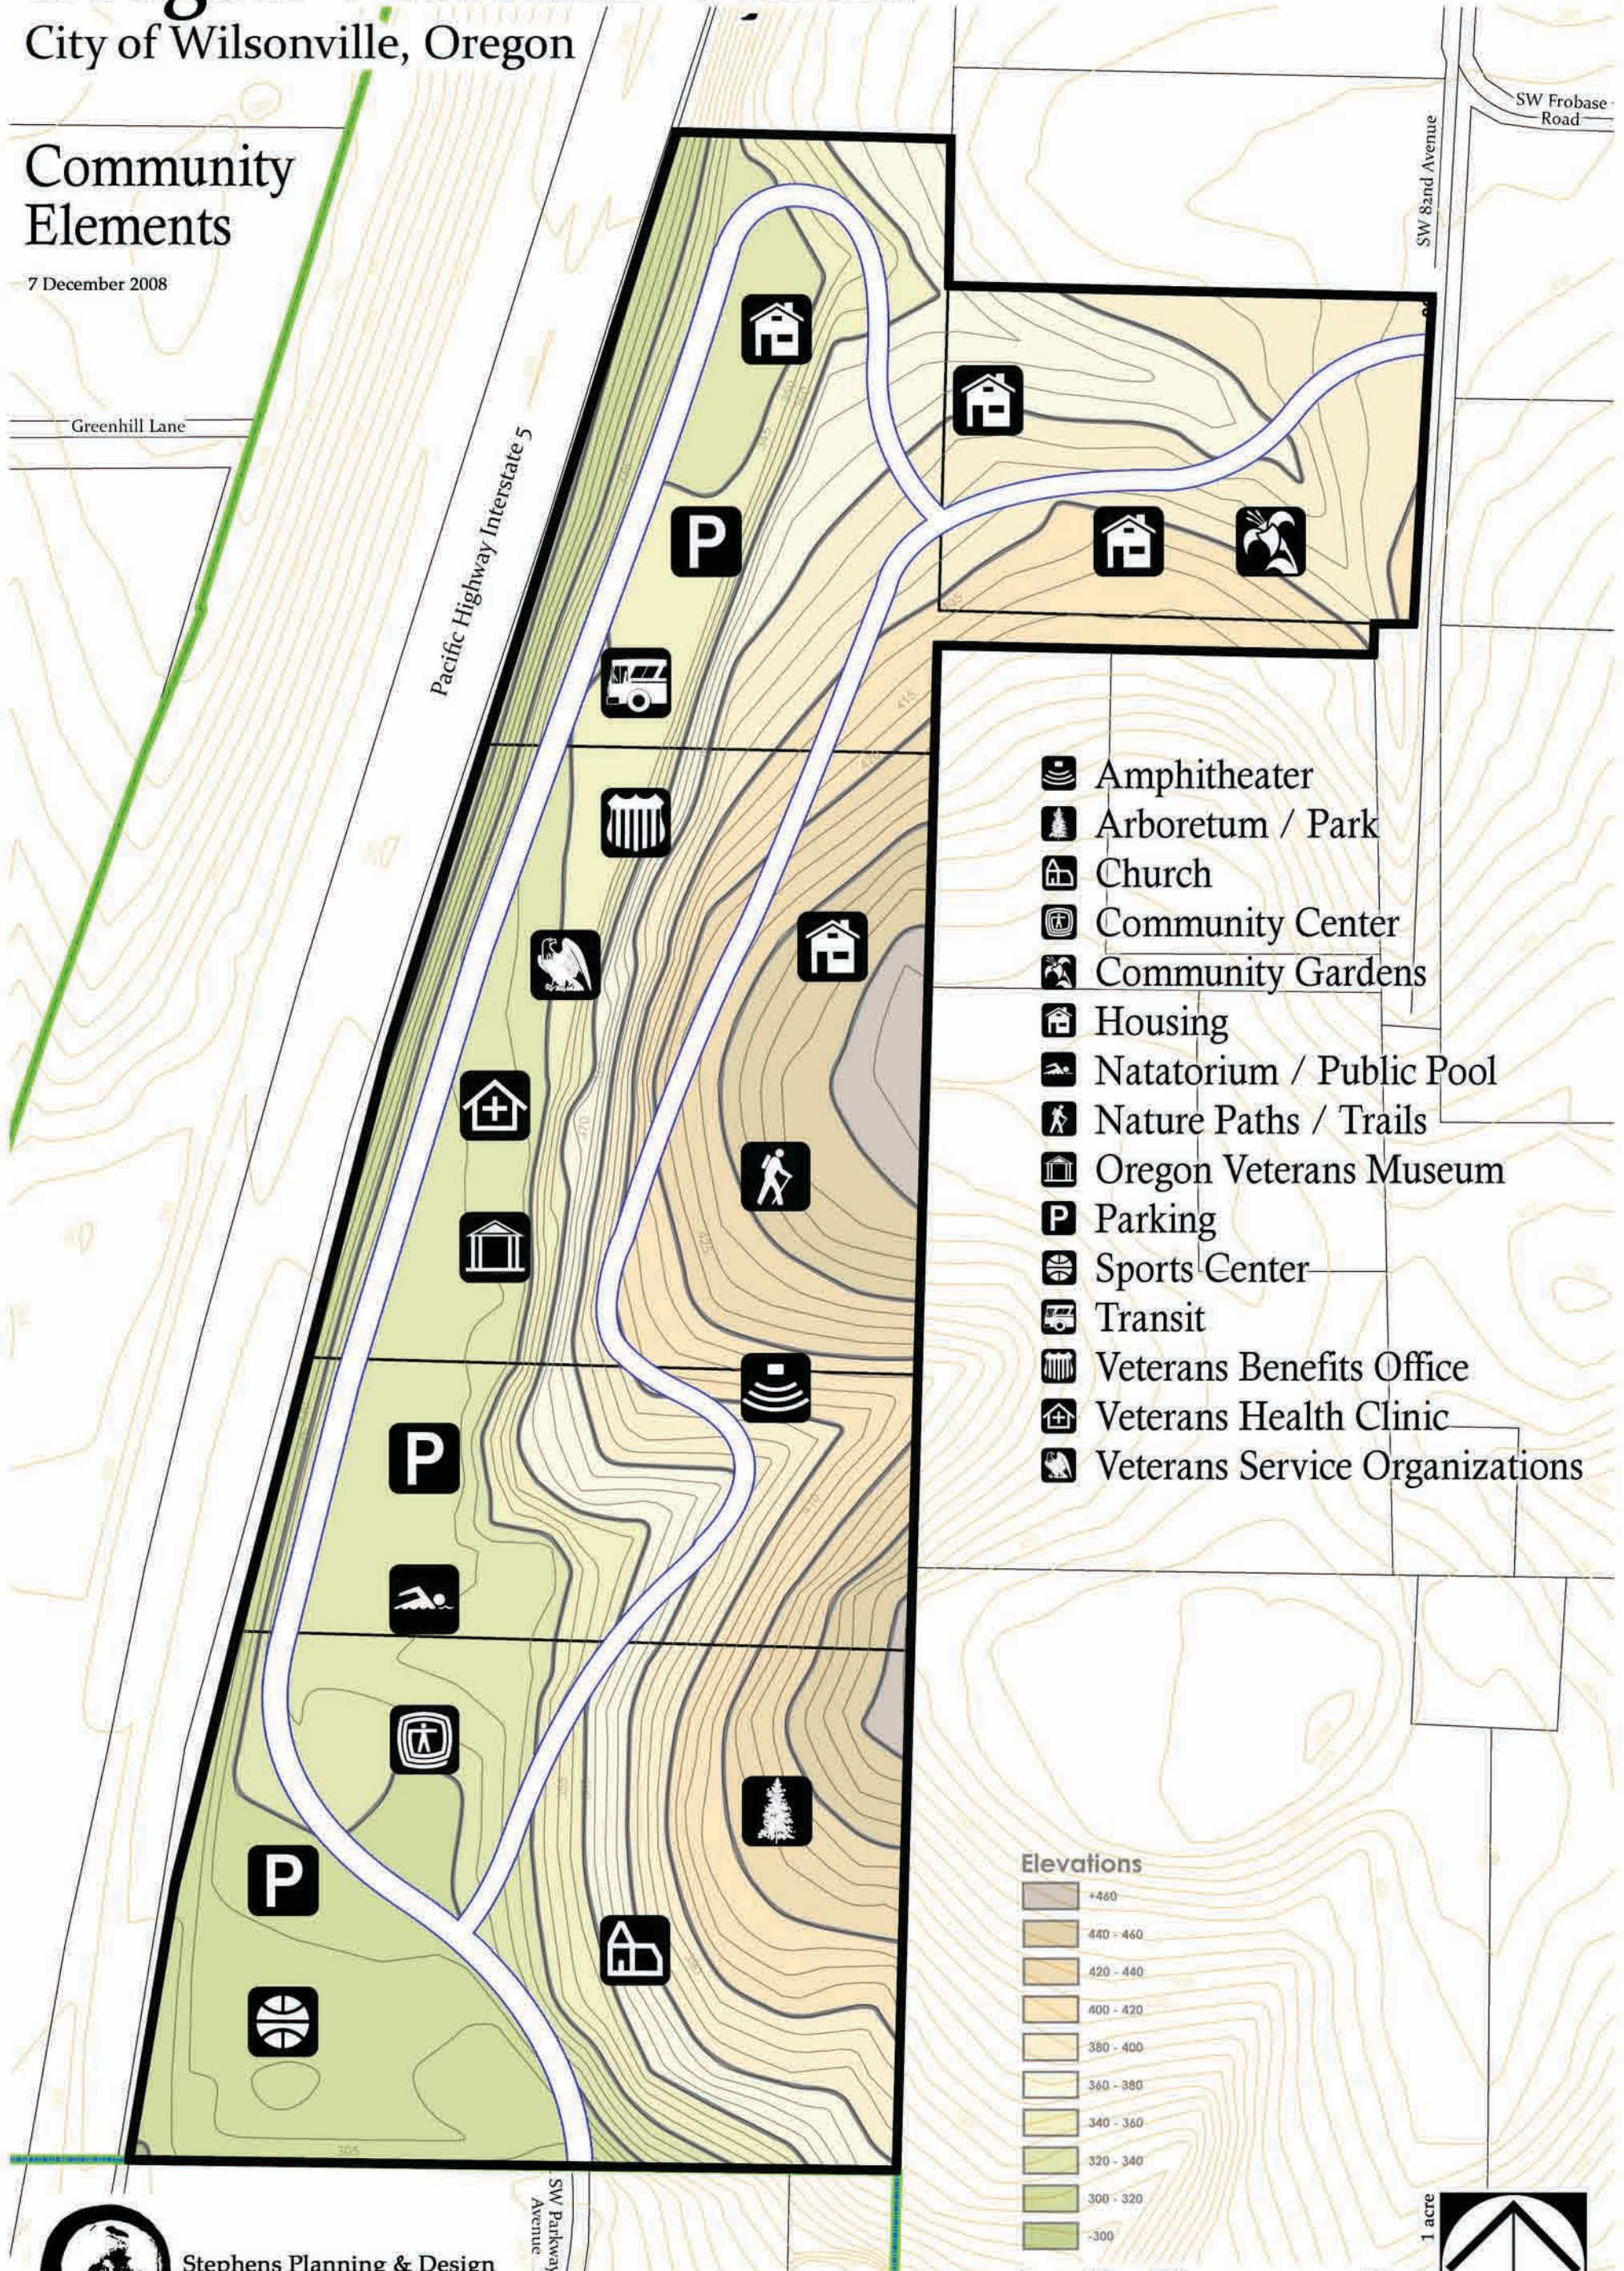

# Oregon Veterans Center

City of Wilsonville, Oregon

## Community Elements

7 December 2008

Stephens Planning & Design  
ric@stephensplanning.com

SW Parkway Avenue

SW Frobase Road

SW 82nd Avenue

Greenhill Lane

Pacific Highway Interstate 5